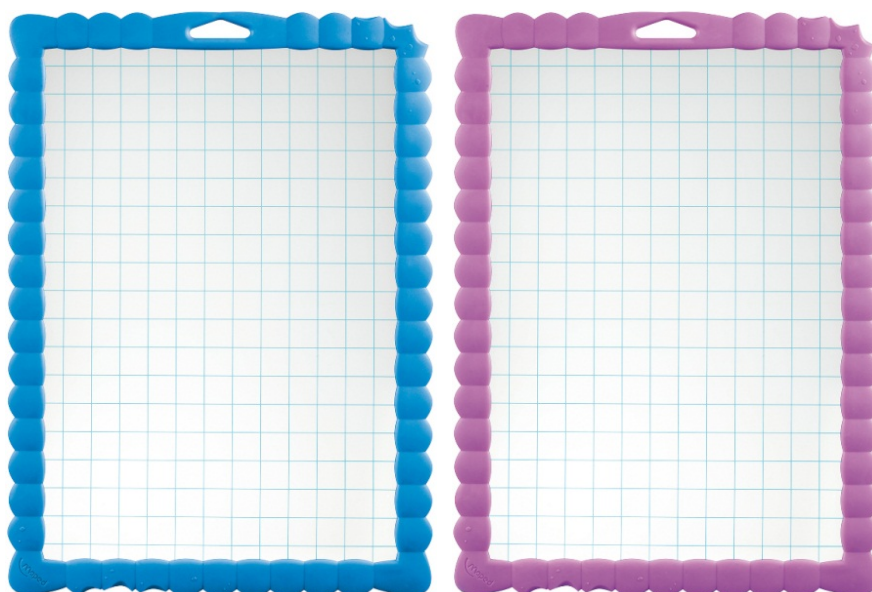

### Encouraging transparency in learning to write and draw!

Maped is innovating within its slate range for the back to school period with Kidy'Board: the first transparent educational slate which can be reused indefinitely. As early as kindergarten, children will start learning to write and draw in a fun way with the help of age-appropriate worksheets.

#### The intelligent slate with educational and adaptable content

The Kidy'Board slate has been designed as a real teaching tool. To encourage children to write their first letters and numbers, the thematic worksheets are tailored to the different levels, needs and desires of 3-7 year-olds. Designed in collaboration with school teachers, these worksheets are provided in the kit or can be downloaded from the Maped website. Slipped under the transparent slate, they encourage children to easily put into practice the knowledge acquired through their school curriculum.

#### The ultra-practical slate to be used and erased time and time again

The Kidy'Board slate is made from transparent plastic. It has a simple grid to guide children.

Its frame, which is fun and very nice to touch, allows the worksheets (or any other model), to be positioned under the slate and held steady.

The slate is very simple to handle, allowing children to easily and freely begin learning to use a marker on the Kidy'Board, both at school and at home.